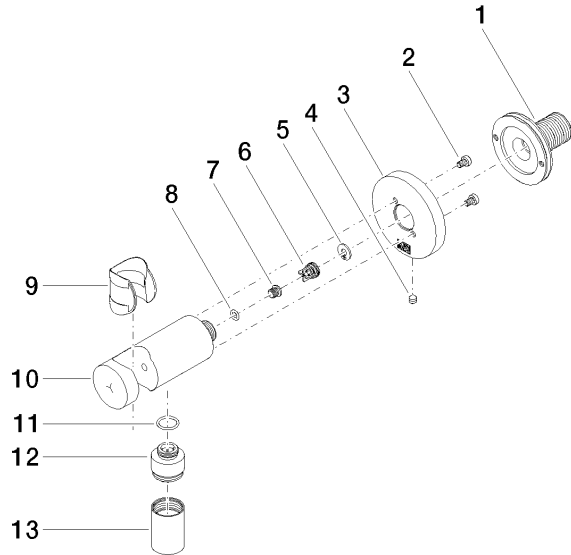

## EDITION PRO Wall elbow - Chrome

---

28 490 626

- 3/8" shower outlet
- rosette Ø 60 mm
- 1/2" connection
- inherently safe from back flow.

	Chrome	28 490 626-00
	Matte Black	28 490 626-33
	Brushed Chrome	28 490 626-93

## EDITION PRO Wall elbow - Chrome

28 490 626

mm [inches]

### Flow rate chart

**EDITION PRO Wall elbow - Chrome**

28 490 626

Parts for other finishes can be found here: [Matte Black](#)

**Spare parts list**

No.	Item Number	Name	Quantity used	Delivery time
1	90 24 03 280 00 90	nipple	1	2
2	09 30 30 037 90	screw	1	2
3	09 27 66 016-00	rosette	1	60
4	09 31 11 112 90	pin	1	60
5	09 16 01 023 90	ring	1	2
6	09 23 01 131 90	back-flow preventer	1	2
7	09 30 30 113 20 90	screw	1	2
8	09 14 10 001 90	seal	1	2
9	09 18 40 216 90	sleeve	1	2
10	09 11 03 124-00	connection	1	10
11	09 14 10 213 90	seal	1	2
12	09 24 03 279-00	nipple	1	10
13	90 21 02 069 00-00	cover	1	10